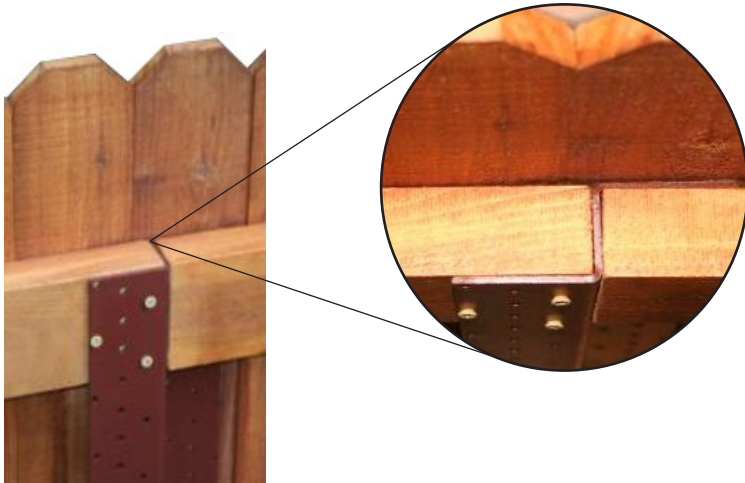

Galvanized metal fence post for wood fences.

Item #	Description	Qty.	Weight Each	Price Each	
				Less Bundle	Bundle (100)
ZEEP084	7'	100	18 lbs.		
ZEEP090	7' 6"	100	20 lbs.		
ZEEP096	8'	100	21 lbs.		
ZEEP108	9'	100	23 lbs.		
ZEEP120	10'	100	26 lbs.		

- 11 GA Galvanized to G90
- No brackets needed
- Withstand wind gusts of up to 72 miles an hour
- Can also easily be concealed by placing a 6" board over the post

Hole patterns make installation easy
 Can be used as a line post, corner post, gate post
 or end post with no hardware or brackets

The Z/Post works as a natural gate stop.