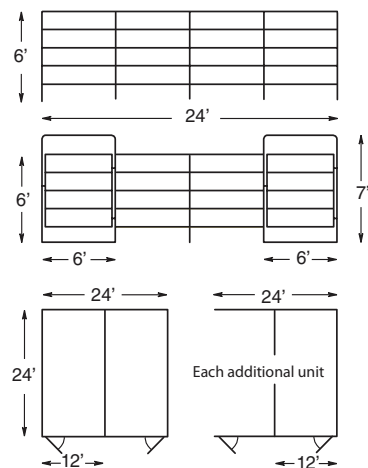

Description	Item#	Price
Single panel	65054-288	
Gate panel	65154-288	
First unit		
Additional units		
Special Style #3 (with 12' panel length)		
Single panel	65054-144	
Gate panel	65154-144	

* Not Shown

Style #4

5' high • 3 rails • 24' square
 Split into two (12' x 24') corrals
 This style has no bottom rail

Description	Item#	Price
Single panel	65053-288	
Gate panel	65253-288	
First unit		
Additional units		

Style #5

5' high • 4 rails • 24' square
 Split into two (12' x 24') corrals
 This style has no bottom rail

Description	Item#	Price
Single panel	65054-288	
Gate panel	65254-288	
First unit		
Additional units		

Style #6

6' high • 5 rails • 24' square
 Split into two (12' x 24') corrals
 This style has no bottom rail

Description	Item#	Price
Single panel	65065-288	
Gate panel	65265-288	
First unit		
Additional units		