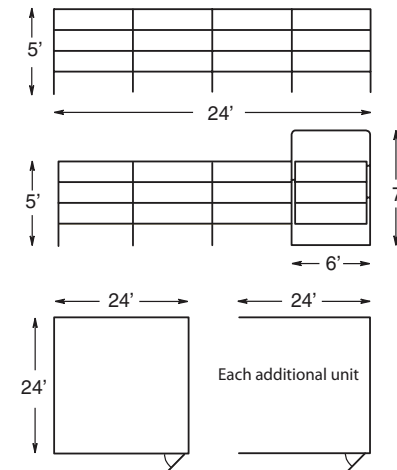

Style #3

5' high • 4 rails • 24' square
This style has no bottom rail

Description	Item#	Price
Single panel	65054-288	
Gate panel	65154-288	
First unit		
Additional units		
Special Style #3 (with 12' panel length)		
Single panel	65054-144	
Gate panel	65154-144