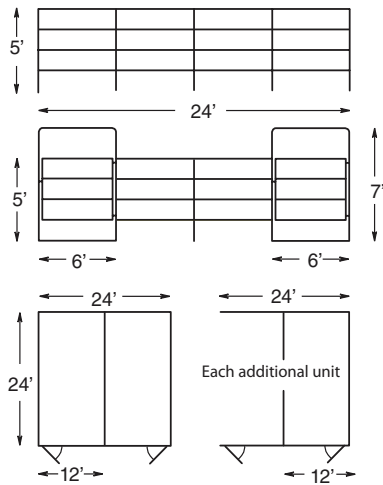

Description	Item#	Price
Single panel	65053-288	
Gate panel	65153-288	
First unit		
Additional units		
Special Style #2 (with 12' panel length)		
Single panel	65053-144	
Gate panel	65153-144	

Style #3

5' high • 4 rails • 24' square
This style has no bottom rail

Description	Item#	Price
Single panel	65054-288	
Gate panel	65154-288	
First unit		
Additional units		
Special Style #3 (with 12' panel length)		
Single panel	65054-144	
Gate panel	65154-144	

* Not Shown

Style #4

5' high • 3 rails • 24' square
 Split into two (12' x 24') corrals
 This style has no bottom rail

Description	Item#	Price
Single panel	65053-288	
Gate panel	65253-288	
First unit		
Additional units		

Style #5

5' high • 4 rails • 24' square
 Split into two (12' x 24') corrals
 This style has no bottom rail

Description	Item#	Price
Single panel	65054-288	
Gate panel	65254-288	
First unit		
Additional units		