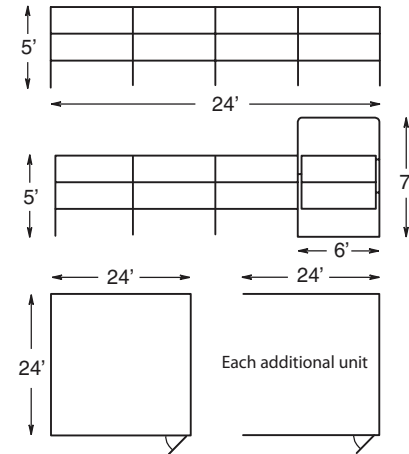

Style #1

5' high • 3 rails • 21' square
This style has no bottom rail

Description	Item#	Price
Single panel	65053-252	
Gate panel	65153-252	
First unit		
Additional units		

Style #2

5' high • 3 rails • 24' square
This style has no bottom rail

Description	Item#	Price
Single panel	65053-288	
Gate panel	65153-288	
First unit		
Additional units		
Special Style #2 (with 12' panel length)		
Single panel	65053-144	
Gate panel	65153-144	

Style #3

5' high • 4 rails • 24' square
This style has no bottom rail

Style #4

5' high • 3 rails • 24' square
 Split into two (12' x 24') corrals
 This style has no bottom rail

Description	Item#	Price
Single panel	65053-288	
Gate panel	65253-288	
First unit		
Additional units		

Style #5

5' high • 4 rails • 24' square
 Split into two (12' x 24') corrals
 This style has no bottom rail

Description	Item#	Price
Single panel	65054-288	
Gate panel	65254-288	
First unit		
Additional units		