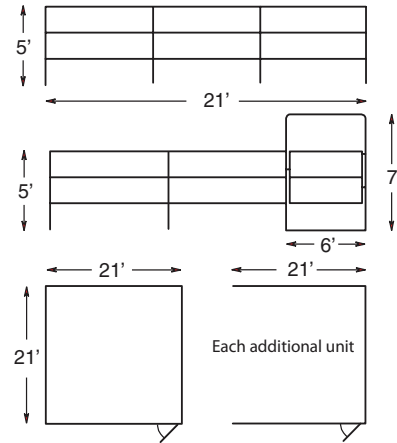

Style #1

5' high • 3 rails • 21' square
This style has no bottom rail

Description	Item#	Price
Single panel	65053-252	
Gate panel	65153-252	
First unit		
Additional units		

Style #2

5' high • 3 rails • 24' square
This style has no bottom rail

Description	Item#	Price
Single panel	65053-288	
Gate panel	65153-288	
First unit		
Additional units		
Special Style #2 (with 12' panel length)		
Single panel	65053-144	
Gate panel	65153-144	

Style #3

5' high • 4 rails • 24' square
This style has no bottom rail

Style #4

5' high • 3 rails • 24' square
 Split into two (12' x 24') corrals
 This style has no bottom rail

Description	Item#	Price
Single panel	65053-288	
Gate panel	65253-288	
First unit		
Additional units		

Style #5

5' high • 4 rails • 24' square
 Split into two (12' x 24') corrals
 This style has no bottom rail

Description	Item#	Price
Single panel	65054-288	
Gate panel	65254-288	
First unit		
Additional units		