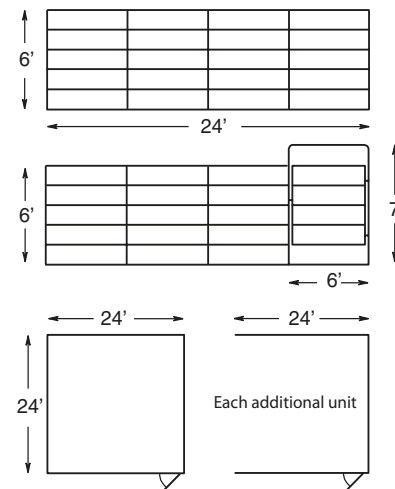

Style #5

5' high • 4 rails • 24' square
 Split into two (12' x 24') corrals
 This style has no bottom rail

Description	Item#	Price
Single panel	65054-288	
Gate panel	65254-288	
First unit		
Additional units		

Style #6

6' high • 5 rails • 24' square
 Split into two (12' x 24') corrals
 This style has no bottom rail

Description	Item#	Price
Single panel	65065-288	
Gate panel	65265-288	
First unit		
Additional units		

Style #7

5' high • 4 rails • 24' square
This style has a bottom rail

Description	Item#	Price
Single panel	65004-288	
Gate panel	65104-288	
First unit		
Additional units		

Style #8

5' high • 5 rails • 24' square
This style has a bottom rail

Description	Item#	Price
Single panel	65005-288	
Gate panel	65105-288	
First unit		
Additional units		

Style #9

6' high • 6 rails • 24' square
This style has a bottom rail

Description	Item#	Price
Single panel	65016-288	
Gate panel	65116-288	
First unit		
Additional units		