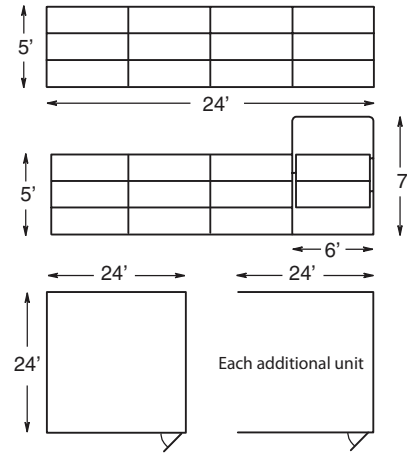

Style #5

5' high • 4 rails • 24' square
 Split into two (12' x 24') corrals
 This style has no bottom rail

Description	Item#	Price
Single panel	65054-288	
Gate panel	65254-288	
First unit		
Additional units		

Style #6

6' high • 5 rails • 24' square
 Split into two (12' x 24') corrals
 This style has no bottom rail

Description	Item#	Price
Single panel	65065-288	
Gate panel	65265-288	
First unit		
Additional units		

Style #7

5' high • 4 rails • 24' square
This style has a bottom rail

Description	Item#	Price
Single panel	65004-288	
Gate panel	65104-288	
First unit		
Additional units		

Style #8

5' high • 5 rails • 24' square
This style has a bottom rail

Description	Item#	Price
Single panel	65005-288	
Gate panel	65105-288	
First unit		
Additional units		

Style #9

6' high • 6 rails • 24' square
This style has a bottom rail

Description	Item#	Price
Single panel	65016-288	
Gate panel	65116-288	
First unit		
Additional units		