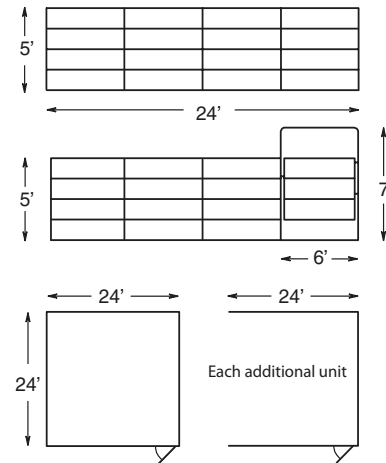

Style #5

5' high • 4 rails • 24' square
 Split into two (12' x 24') corrals
 This style has no bottom rail

Description	Item#	Price
Single panel	65054-288	
Gate panel	65254-288	
First unit		
Additional units		

Style #6

6' high • 5 rails • 24' square
 Split into two (12' x 24') corrals
 This style has no bottom rail

Description	Item#	Price
Single panel	65065-288	
Gate panel	65265-288	
First unit		
Additional units		

Style #7

5' high • 4 rails • 24' square
This style has a bottom rail

Description	Item#	Price
Single panel	65004-288	
Gate panel	65104-288	
First unit		
Additional units		

Style #8

5' high • 5 rails • 24' square
This style has a bottom rail

Description	Item#	Price
Single panel	65005-288	
Gate panel	65105-288	
First unit		
Additional units		

Style #9

6' high • 6 rails • 24' square
This style has a bottom rail

Description	Item#	Price
Single panel	65016-288	
Gate panel	65116-288	
First unit		
Additional units		