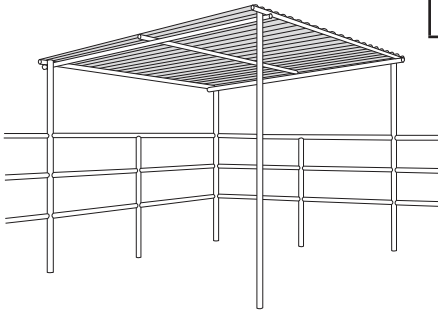

Style #6

6' high • 5 rails • 24' square
 Split into two (12' x 24') corrals
 This style has no bottom rail

Description	Item#	Price
Single panel	65065-288	
Gate panel	65265-288	
First unit		
Additional units		

Style #7

5' high • 4 rails • 24' square
This style has a bottom rail

Description	Item#	Price
Single panel	65004-288	
Gate panel	65104-288	
First unit		
Additional units		

Style #8

5' high • 5 rails • 24' square
This style has a bottom rail

Description	Item#	Price
Single panel	65005-288	
Gate panel	65105-288	
First unit		
Additional units		

Style #9

6' high • 6 rails • 24' square
This style has a bottom rail

Description	Item#	Price
Single panel	65016-288	
Gate panel	65116-288	
First unit		
Additional units		

ROOF SHELTERS

Description	Item#	Price
-------------	-------	-------

8' x 12' with four legs	65600-812	
8' x 24' with six legs	65600-824	

Specify how many legs clamps on the side of the corral and how many go into the ground