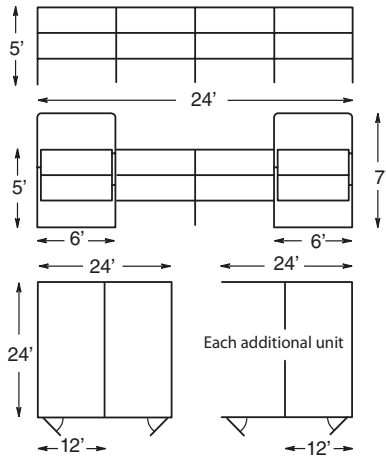

Style #1

5' high • 3 rails • 21' square
This style has no bottom rail

Description	Item#	Price
Single panel	65053-252	
Gate panel	65153-252	
First unit		
Additional units		

Style #2

5' high • 3 rails • 24' square
This style has no bottom rail

Description	Item#	Price
Single panel	65053-288	
Gate panel	65153-288	
First unit		
Additional units		
Special Style #2 (with 12' panel length)		
Single panel	65053-144	
Gate panel	65153-144	

Style #3

5' high • 4 rails • 24' square
This style has no bottom rail

Description	Item#	Price
Single panel	65054-288	
Gate panel	65154-288	
First unit		
Additional units		
Special Style #3 (with 12' panel length)		
Single panel	65054-144	
Gate panel	65154-144	

* Not Shown

Style #4

5' high • 3 rails • 24' square
 Split into two (12' x 24') corrals
 This style has no bottom rail

Description	Item#	Price
Single panel	65053-288	
Gate panel	65253-288	
First unit		
Additional units		