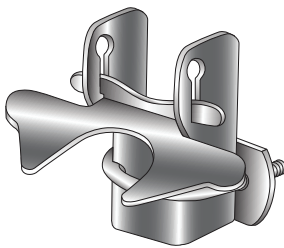

444	4'	4'
544	5'	4'
644	6'	4'
646	6'	6'

Includes front, back, sides and all fittings. See the next page for panels ordered separately.

The order number for a dog run is formed by taking the number listed above corresponding to the size required, plus the length in feet.

EXAMPLE: To order a 6' high double dog run (each 4' wide) and measuring 12' in length, the number would be # 624-12.

DESIGN YOUR OWN DOG RUN

BACK, SIDE AND TOP PANELS (Chain Link) including panel clamps.
Specify each panel ordered as top, side, or back for double run, triple run or quad run.

Height	4'	6'	8'	Length	10'	12'	15'	16'	20'
--------	----	----	----	--------	-----	-----	-----	-----	-----

4'
5'
6'

FRONT PANELS WITH 4' WIDE GATES

Height	Single	Single	Double	Triple	Quad
	1 - Gate	1 - Gate	2 - Gates	3 - Gates	4 - Gates
	Width				
	4'	6'	8'	12'	16'

4'
5'
6'

DOG KENNEL HARDWARE

Size	Item #	Quantity	Weight Ea.	Price Each	
				Less Sack	Sack

Latch
1 3/8" 64532 10 1.0 lbs

Dog Run Hinge
64533 10 .75 lbs